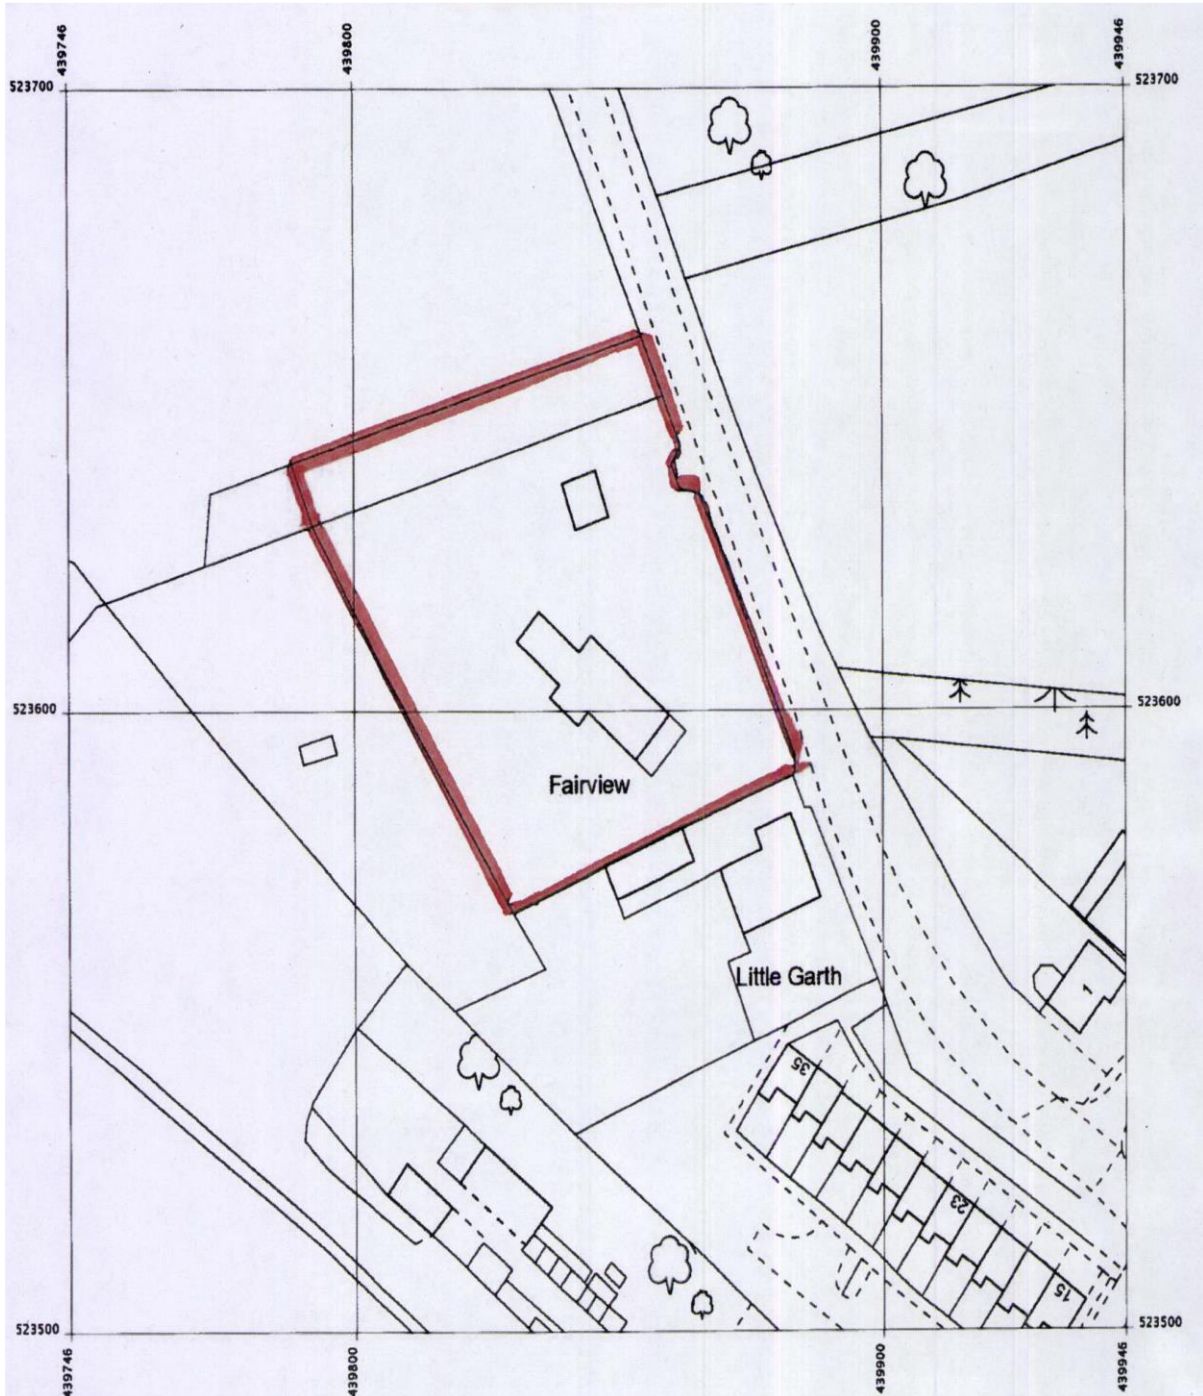

**13/1444/COU - Fairview, Durham Road, Thorpe Thewles
Application for change of use from C3 residential dwelling to C2 residential
institution.**

Appendix. Reference 1. – Site Location Plan

13/1444/COU - Fairview, Durham Road, Thorpe Thewles
Application for change of use from C3 residential dwelling to C2 residential institution.

Appendix. Ref 2: Plan showing sites context within the wider village